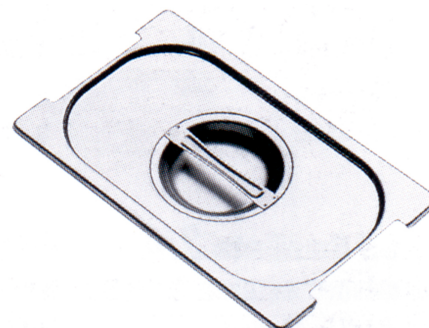

Tapas cajeadas

7 PRODUCTOS DISPONIBLES

Tapa cajeadada [TG11C]

REF: TG11C

---

Dimensiones (GN): GN 1/1

---

Tapa cajeadada [TG12C]

REF: TG12C

---

Dimensiones (GN): GN 1/2

---

Tapa cajeadada [TG13C]

REF: TG13C

---

Dimensiones (GN): GN 1/3

---

Tapa cajeadada [TG14C]

REF: TG14C

---

Dimensiones (GN): GN 1/4

---

Tapa cajeadada [TG16C]

REF: TG16C

Tapa cajeadada [TG24C]

REF: TG24C

---

Dimensiones (GN):

GN 2/4

---