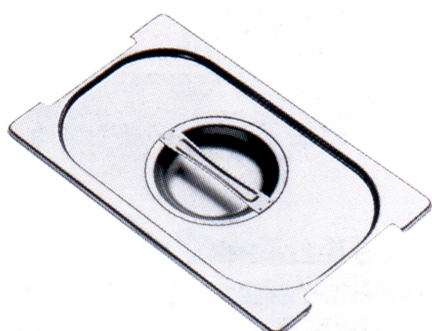

Tapas cajeadas

7 PRODUCTOS DISPONIBLES

Tapa cajeadada [TG11C]

REF: TG11C

---

Dimensiones (GN): GN 1/1

---

Tapa cajeadada [TG12C]

REF: TG12C

---

Dimensiones (GN): GN 1/2

---

Tapa cajeadada [TG13C]

REF: TG13C

---

Dimensiones (GN): GN 1/3

---

Tapa cajeadada [TG14C]

REF: TG14C

---

Dimensiones (GN): GN 1/4

---

Tapa cajeadada [TG16C]

REF: TG16C

Tapa cajeadada [TG24C]

REF: TG24C

---

Dimensiones (GN):

GN 2/4

---